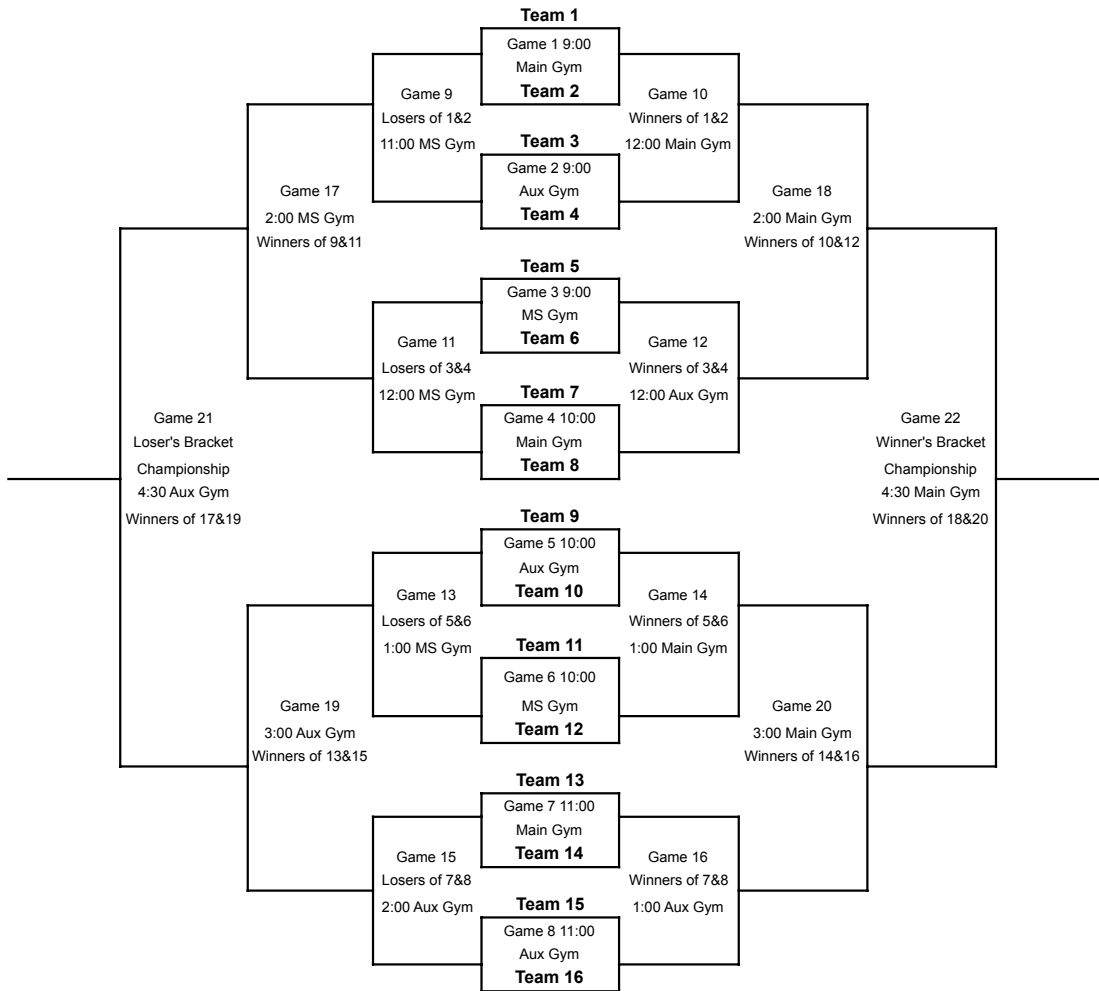

Eastern Summer Shootout

Game Rules

- 1 Two 20-minute running clock halves
- 2 The clock stops last minute of each half
- 3 Free Throws will be shot as 1 for x amount
- 4 In last minute of each half, free throws will be shot in their entirety for actual points
- 5 Overtime: 1st - 2 min / 2nd - Sudden Death
- 6 Timeouts: 1 full 1st half / 2 full 2nd half
- 7 4 minute halftime
- 8 Individual & Team fouls will be kept and bonus shot after 7th foul / double bonus after 10th foul
- 9 Sportsmanship is a MUST

Tournament Info

- All games are played at Eastern High School/Middle School (1 Building)
- IHSAA licensed officials
- Varsity only tournament
- We will do our best to allow you to play teams that are not on your schedule
- Please bring white and dark color uniforms
- Concessions will be available